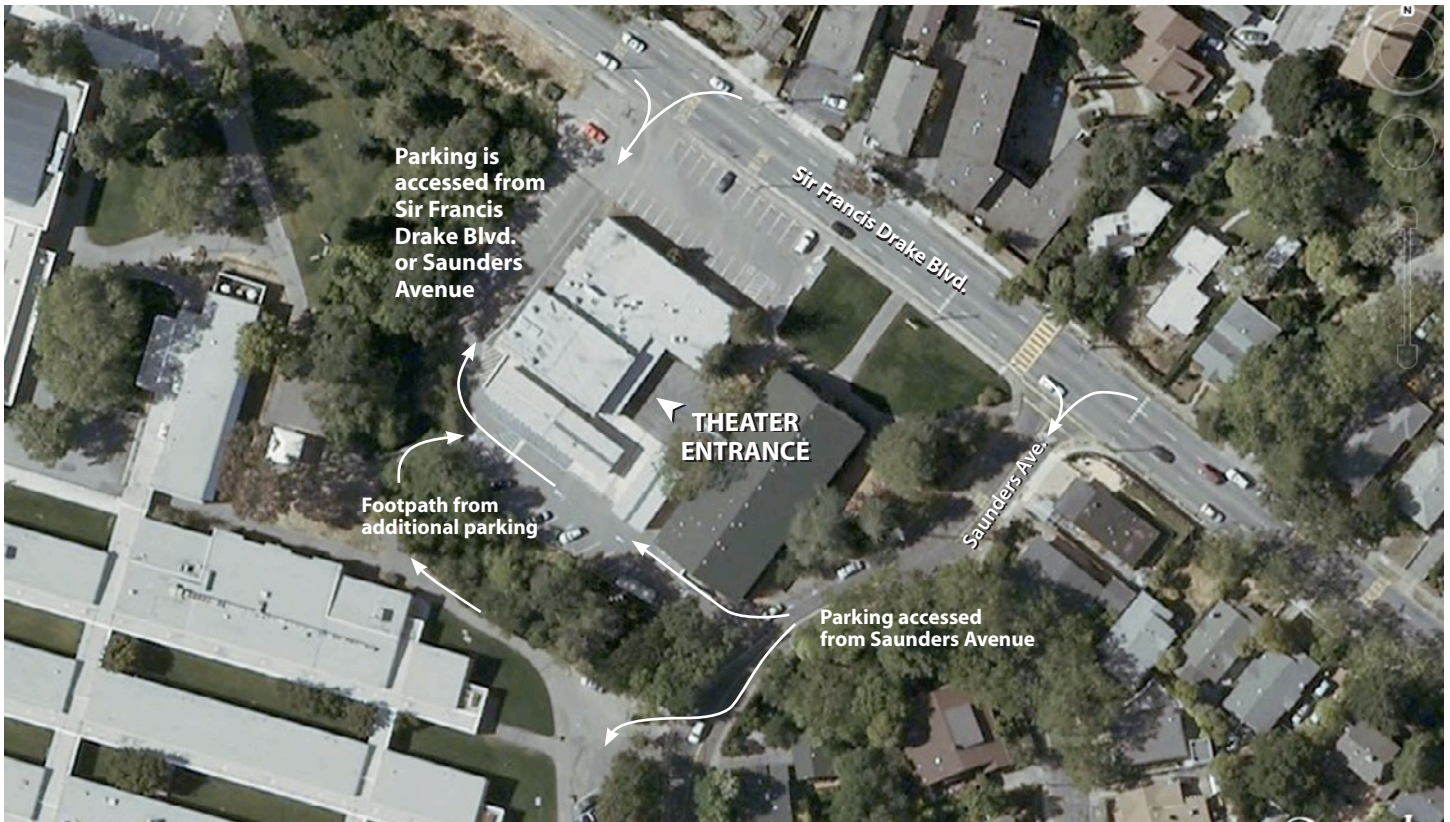

Directions to the Drake High School Little Theater

Sir Francis Drake Blvd., at Saunders Avenue, San Anselmo

From San Rafael –

Take 3rd Street, which becomes Redhill Avenue.

At the intersection of Redhill and Sir Francis Drake Blvd., bear right onto Sir Francis Drake.

Drive approximately 2/3 mile and turn left onto Saunders Avenue.

The Little Theatre is in the complex of buildings on your right, at the corner of Saunders and Sir Francis Drake Blvd.

Parking is accessible from both streets.

From Fairfax/West Marin –

Take Sir Francis Drake Blvd towards San Anselmo.

Drake High School is less than a mile from Fairfax on your right.

Pass the school and turn into the parking lot just before Saunders Avenue or turn right onto Saunders.

The Little Theatre is in the complex of buildings on your right, at the corner of Saunders and Sir Francis Drake Blvd.

Parking is accessible from both streets.

The school campus address is 1327 Sir Francis Drake Blvd., San Anselmo, CA